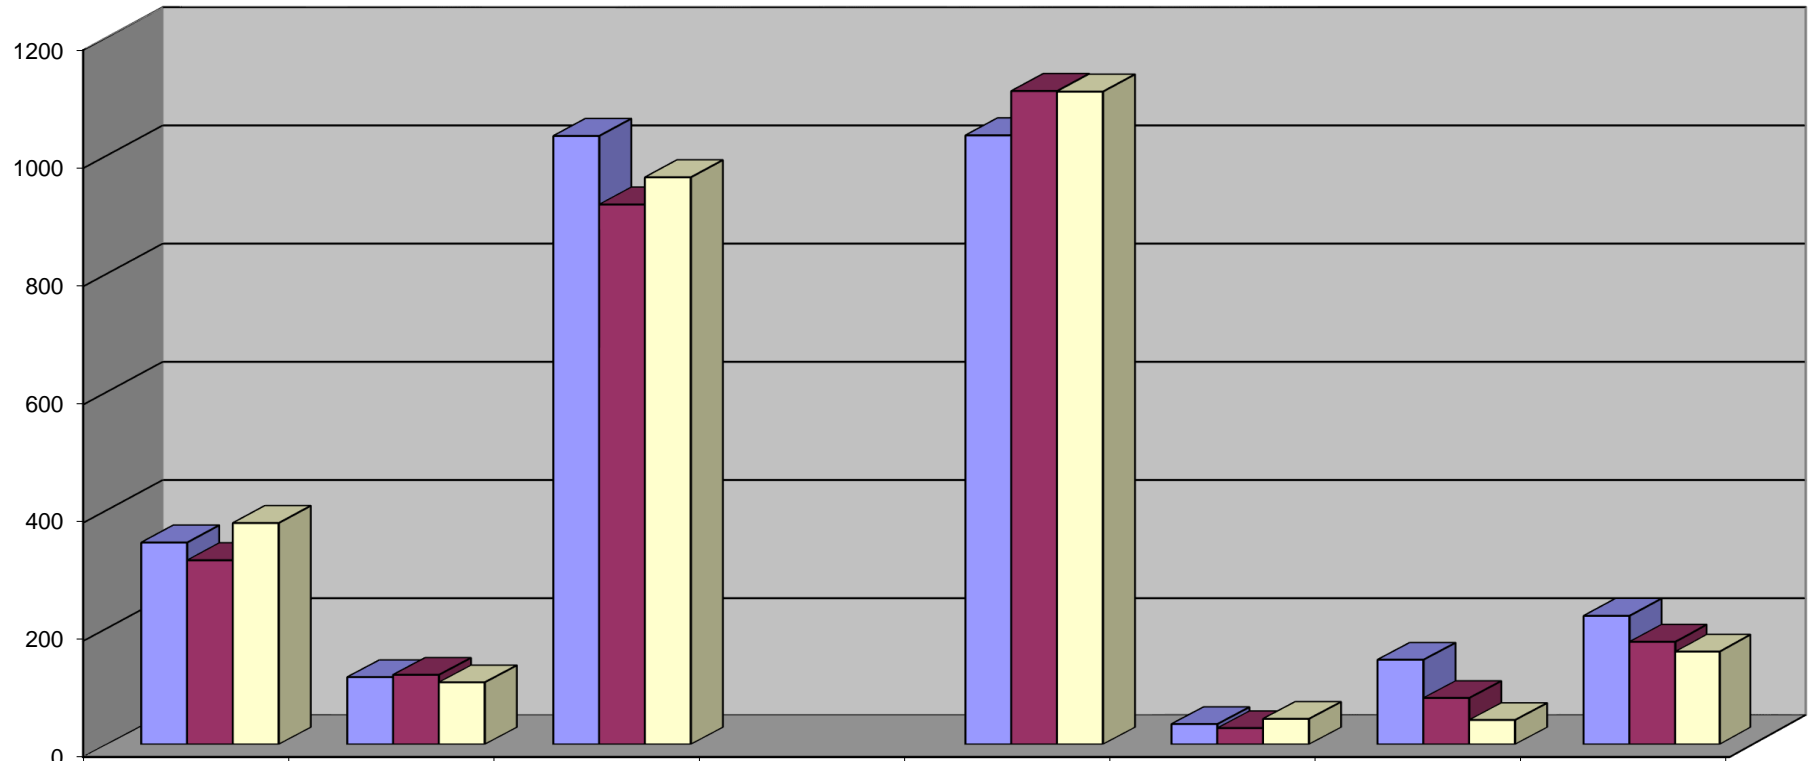

### CPHS Stats

	Owner Surrender	Returns	Stray		Adoptions	Died in Care	EU	RTO
2015	345	116	1033		1034	35	146	221
2016	315	120	917		1109	28	80	177
2017	378	107	963		1108	44	42	160